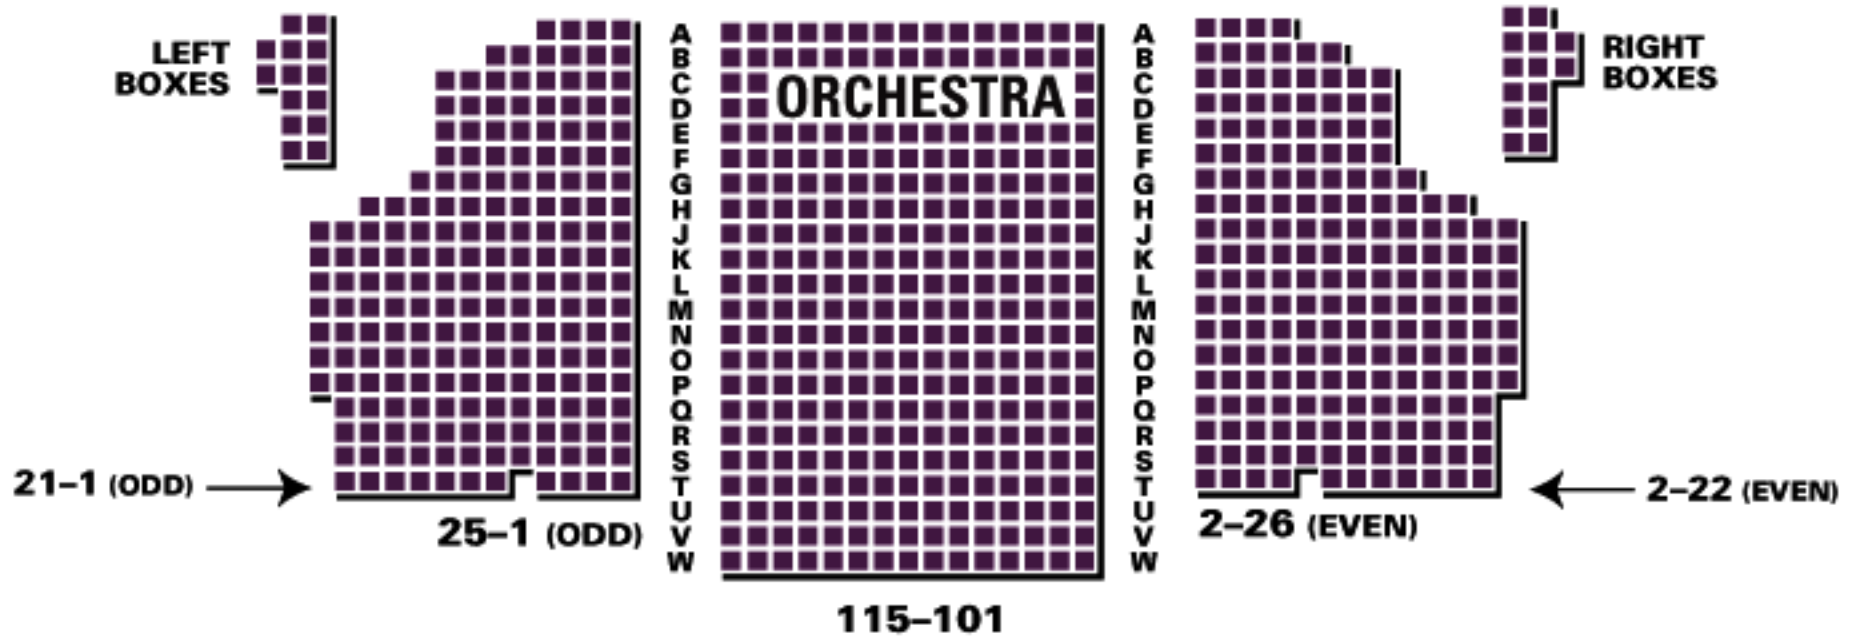

AL HIRSCHFELD THEATRE

← STAGE →

Mezzanine Row A Overhangs 12th Row Orchestra